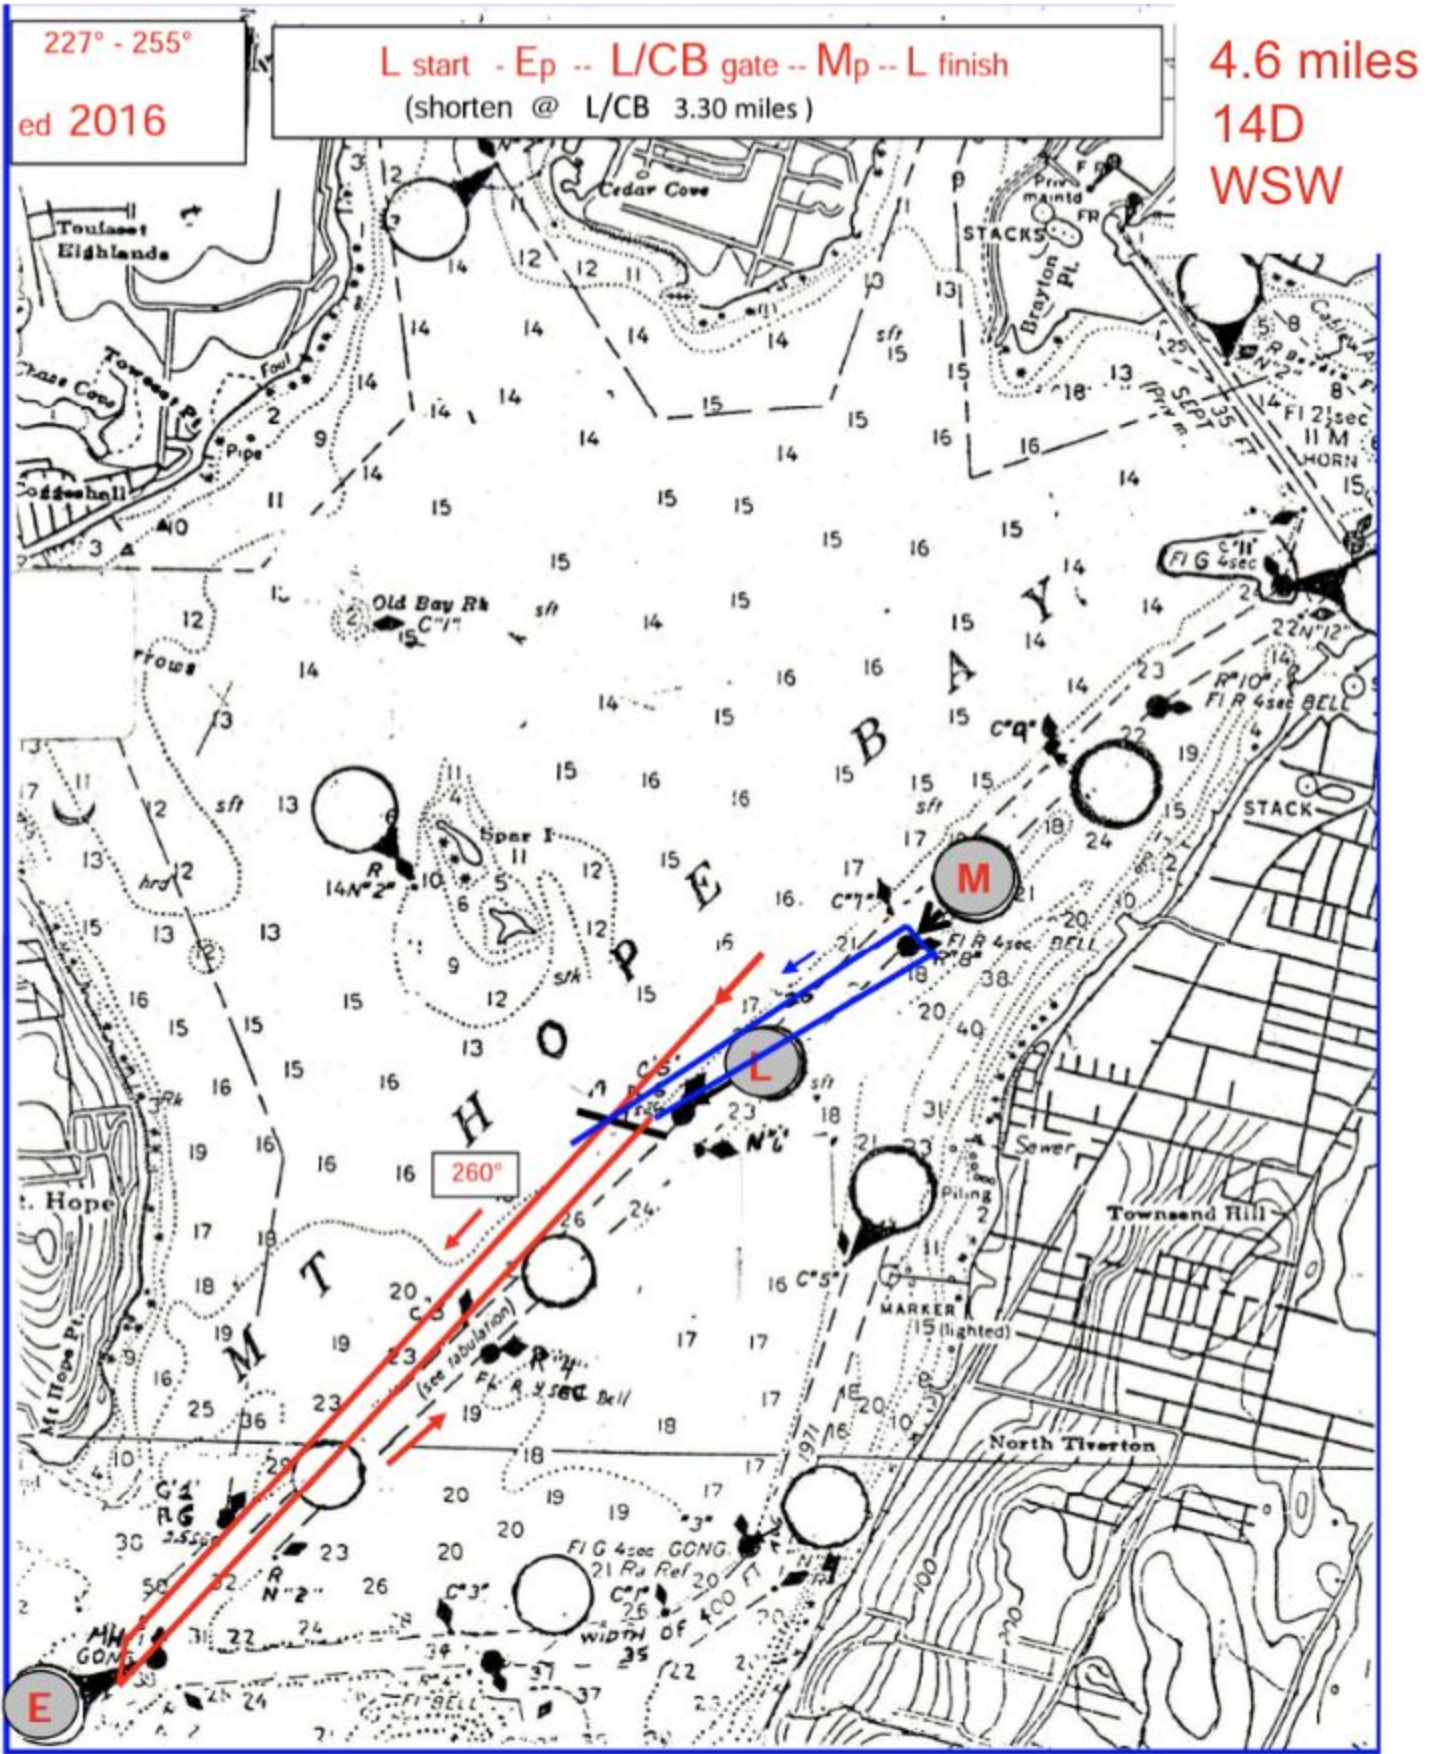

Course #14 (A,B,C & Graves)

Course details:

- Course distance 8.08 NM
- Start at "L" C5
- Round "Z" C3 to port (green bell just south of Hog Island Light)
- Proceed to finish between "L" and RC
- Racers must pass through the center span of the Mount Hope Bridge

Note - This course is the same as Course 11D