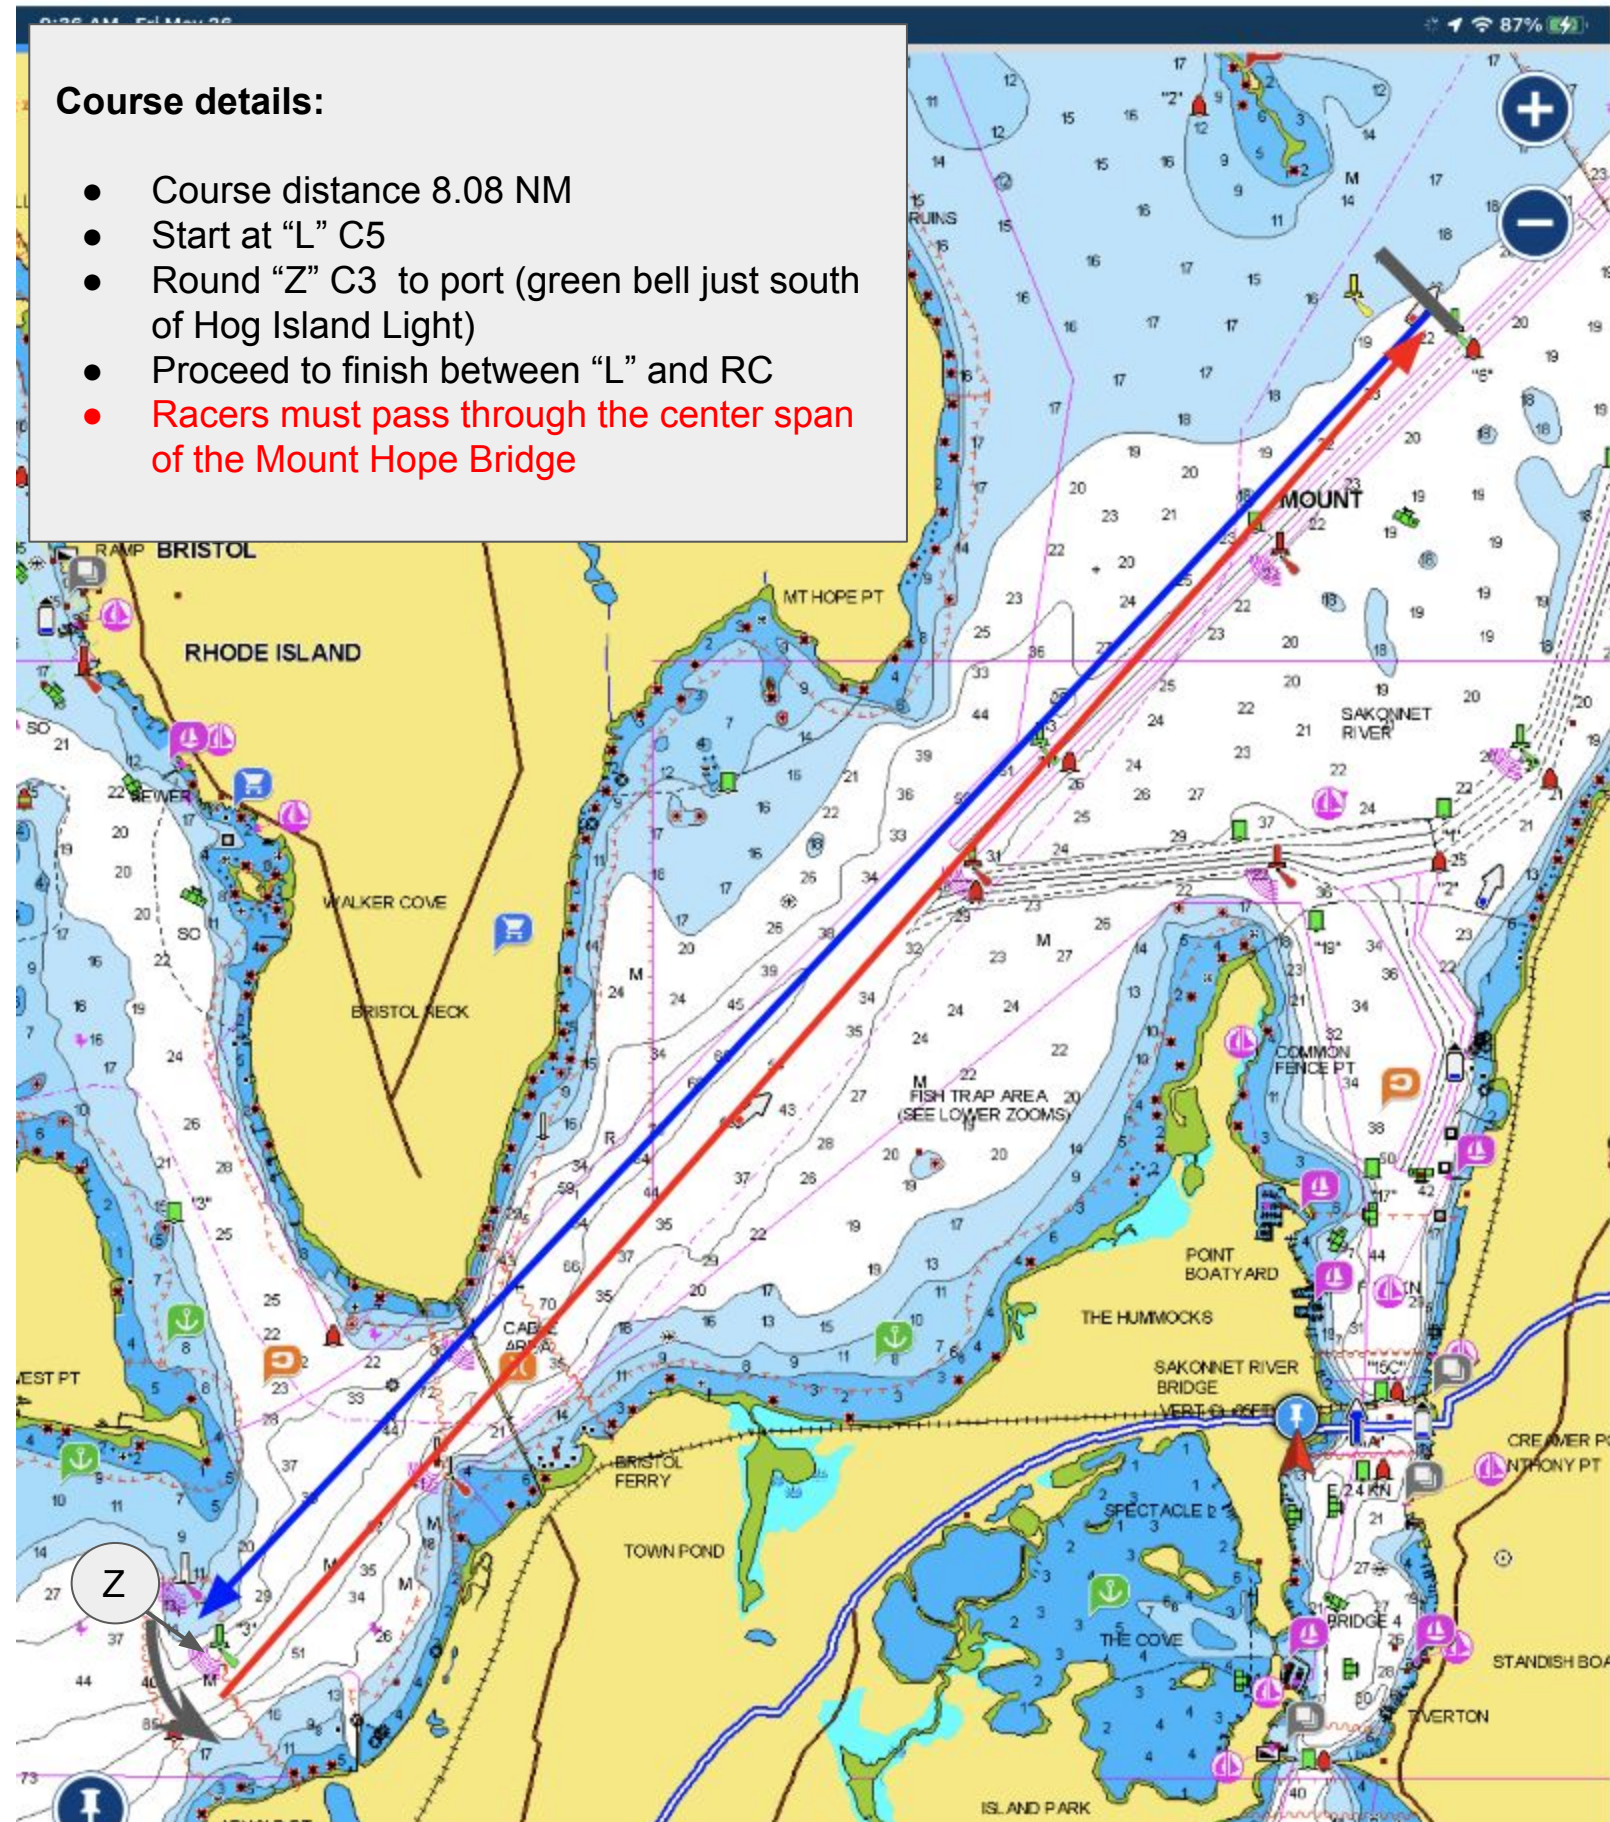

Course #14 (A,B,C & Graves)

Course details:

- Course distance 8.08 NM
- Start at "L" C5
- Round "Z" C3 to port (green bell just south of Hog Island Light)
- Proceed to finish between "L" and RC
- Racers must pass through the center span of the Mount Hope Bridge

Note - This course is the same as Course 11D